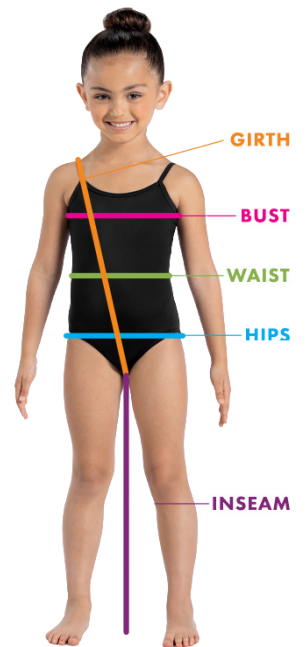

☐ Ballet Bundle A - $65

Select Leotard Color: Select Skirt Color:

☐ Black	☐ Black
☐ Black Cherry	☐ Black Cherry
☐ Grape	☐ Pine
☐ Marine Blue	☐ Pink
☐ Navy	
☐ Peacock	
☐ Pink	
☐ Red	
☐ Royal	
☐ Violet	
☐ White	

Select Shoe Color:

1. ☐ Hazlenut
   ☐ Pink

Select Tights Color:

☐ Ballet Pink	☐ Honey
☐ Black	☐ Light Suntan
☐ Caramel	☐ Suntan
☐ Hazlenut	☐ Warm Sand

☐ Ballet Bundle B - $80

Select Leotard   Select Skirt Color:

Color & Style

Clover   **Criss Cross**

☐ Black	☐ Black
☐ Cerise	☐ Cerise
☐ Mulberry	☐ Gray
☐ Pine	☐ Peacock
☐ Turquoise	☐ Raisin

1. ☐ Black
   ☐ Black Cherry
   ☐ Pine
   ☐ Pink

Select Shoe Color:

1. ☐ Hazlenut
   ☐ Pink

Select Tights Color:

☐ Ballet Pink	☐ Honey
☐ Black	☐ Light Suntan
☐ Caramel	☐ Suntan
☐ Hazlenut	☐ Warm Sand

☐ Ballet Bundle C - $85

Select Shoe Color:

1. ☐ Hazlenut
   ☐ Pink

Select Tights Color:

☐ Ballet Pink	☐ Honey
☐ Black	☐ Light Suntan
☐ Caramel	☐ Suntan
☐ Hazlenut	☐ Warm Sand

Select Tank Color:

1. ☐ Black
   ☐ Cerise
   ☐ Dark Teal
   ☐ Mulberry
   ☐ Navy
   ☐ Spearmint
   ☐ White

☐ Modern Bundle - $60

Choose Tank Color:

☐ Black	☐ White	☐ Mulberry
☐ Cerise	☐ Navy	☐ Spearmint
☐ Dark Teal		

☐ Hip Hop Bundle - $90

Choose Tank Color: Choose Pants Color:

☐ Black	☐ Navy
☐ Gray	☐ Black
☐ Raisin	☐ Heather Gray
☐ Spearmint	☐ Red (Adult Sizes Only)
☐ Sunset Coral	☐ Charcoal (Adult Sizes Only)

☐ Contemporary Bundle - $80

Choose Tank Color: Choose Pants Color:

☐ Cerise	☐ Black
☐ Grape	☐ Gray
☐ Peacock	☐ Navy
☐ Watermelon	☐ Pine
☐ White	☐ Raisin

☐ Dance Explorers Bundle - $70

Select Leotard Color: Select Tights Color:

☐ Black	☐ Ballet Pink
☐ Iris	☐ Black
☐ Lemon	☐ Caramel
☐ Powder Blue	☐ Hazlenut
☐ Soft pink	☐ Honey
☐ Spearmint	☐ Light Suntan
	☐ Suntan
	☐ Warm Sand

Name: _____

Bust: _____   Waist: _____

Girth: _____   Shoe Size: _____

Height _____   Weight: _____

☐ Jazz Bundle - $65

Choose Tank Color:

1. ☐ Black
   ☐ Raisin
   ☐ Sunset Coral
   ☐ White

Choose:

Pants ☐

Or

Shorts Color

1. ☐ Black
   ☐ Cerise
   ☐ Raisin

Select Tights Color:

☐ Ballet Pink	☐ Honey
☐ Black	☐ Light Suntan
☐ Caramel	☐ Suntan
☐ Hazlenut	☐ Warm Sand